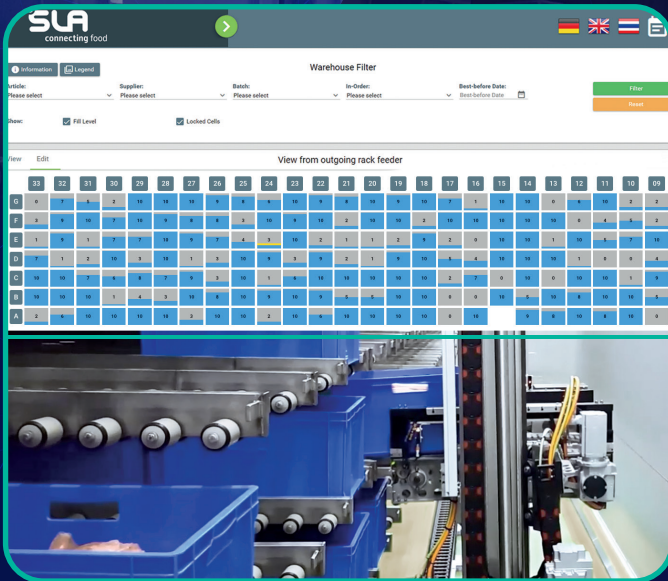

SLA WMS

Warehouse Management System

- ✓ Full integration into **any ERP system**
- ✓ **Management** of all warehouses (manually or automatically), including all processes from infeeding to outfeeding
- ✓ Complete **visualization** of all storage areas
- ✓ Consideration of various **storage strategies** (e.g. FIFO/FEFO)
- ✓ **Communication** with conveyor systems, PLCs, machines, robotics, etc.
- ✓ **Automatic actions**, such as the delivery of goods to different production areas

- ✓ Any **language** possible
- ✓ **Real-time overview** of all box movements and its content (article, weight, BBD, etc.)
- ✓ Clear, simple and fast **inventory** via mobile device
- ✓ Transparent **information system** in order to be able to react quickly, e.g. in the case of errors
- ✓ Option: Use of **iBoxes** with integrated RFID-Chips for even more automatic actions and transparency