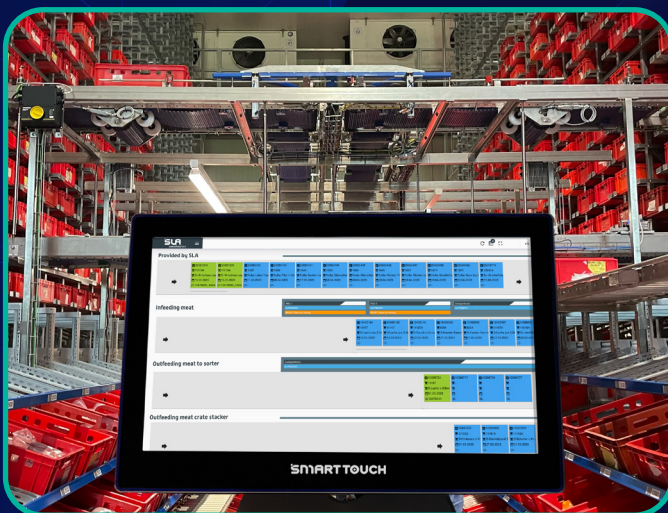

SLA WMS

Warehouse Management System

- ✓ Full integration into **any ERP system**
- ✓ **Management** of all warehouses (manually or automatically), including all processes from infeeding to outfeeding
- ✓ Complete **visualization** of all storage areas
- ✓ Consideration of various **storage strategies** (e.g. FIFO/FEFO)
- ✓ **Communication** with conveyor systems, PLCs, machines, robotics, etc.
- ✓ **Automatic actions**, such as the delivery of goods to different production areas

- ✓ Any **language** possible
- ✓ **Real-time overview** of all box movements and its content (article, weight, BBD, etc.)
- ✓ Clear, simple and fast **inventory** via mobile device
- ✓ Transparent **information system** in order to be able to react quickly, e.g. in the case of errors
- ✓ Option: Use of **iBoxes** with integrated RFID-Chips for even more automatic actions and transparency